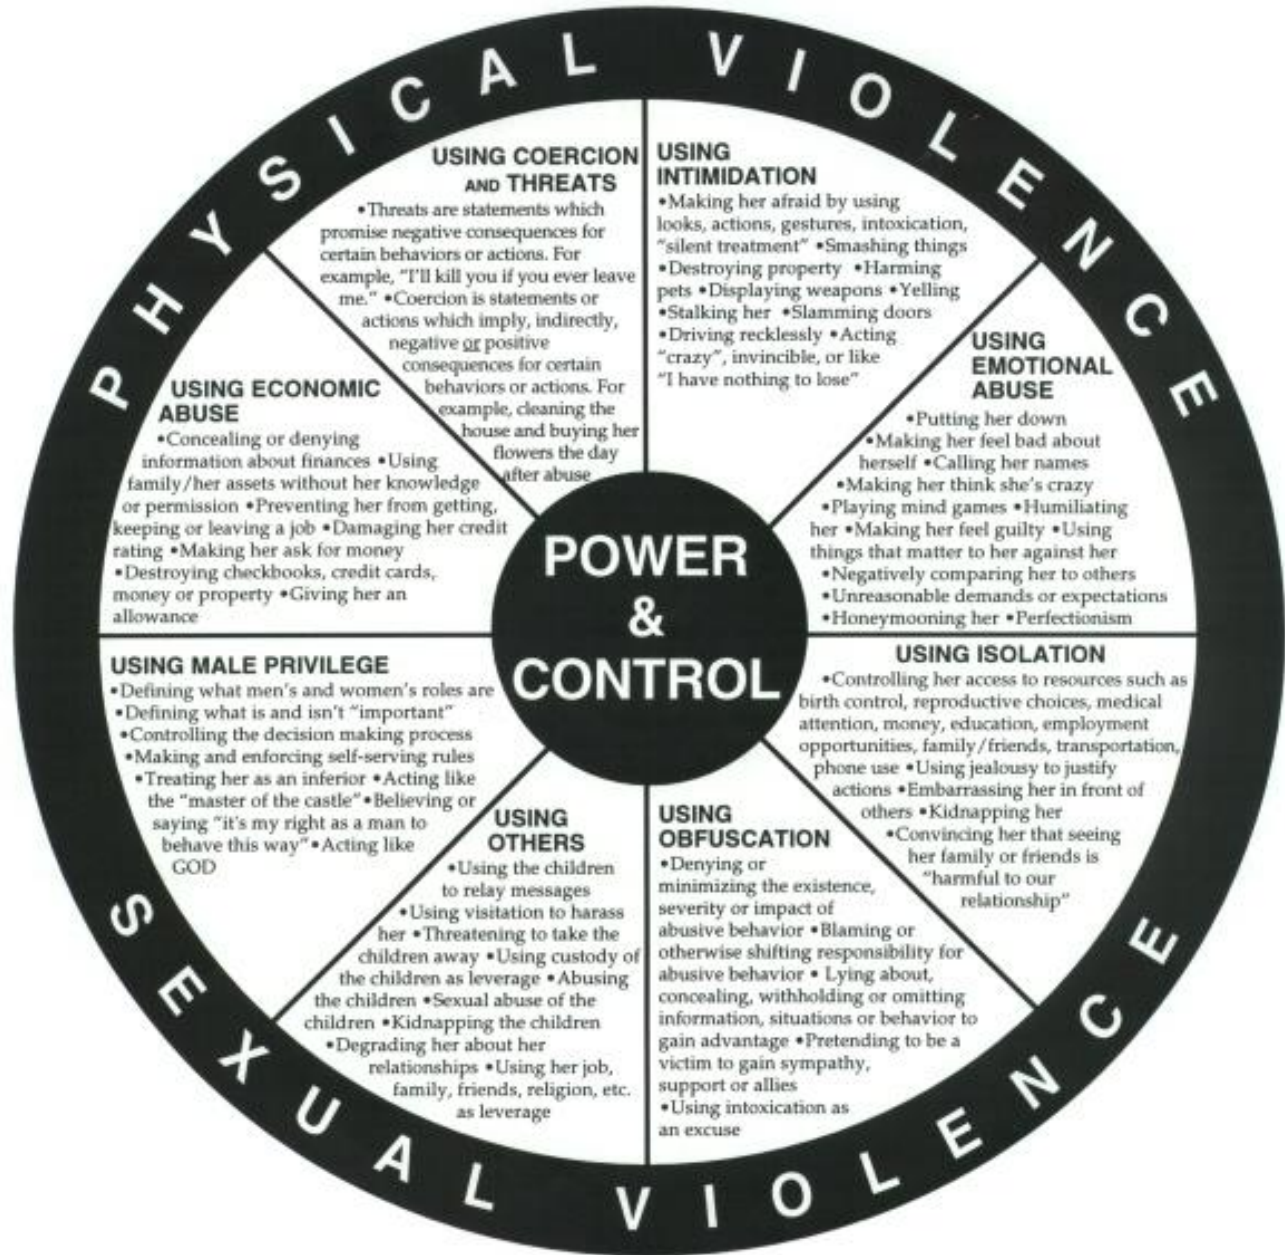

POWER AND CONTROL WHEEL

(*Revised)

Originally created by
The Domestic Abuse Intervention Project
 202 East Superior Street
 Duluth, MN 55802
 218.722.2781

*Revised by: Cape & Garvin Innovations

Email: info@batteringinterventiontraining.com
WWW: <https://www.batteringinterventiontraining.com/>